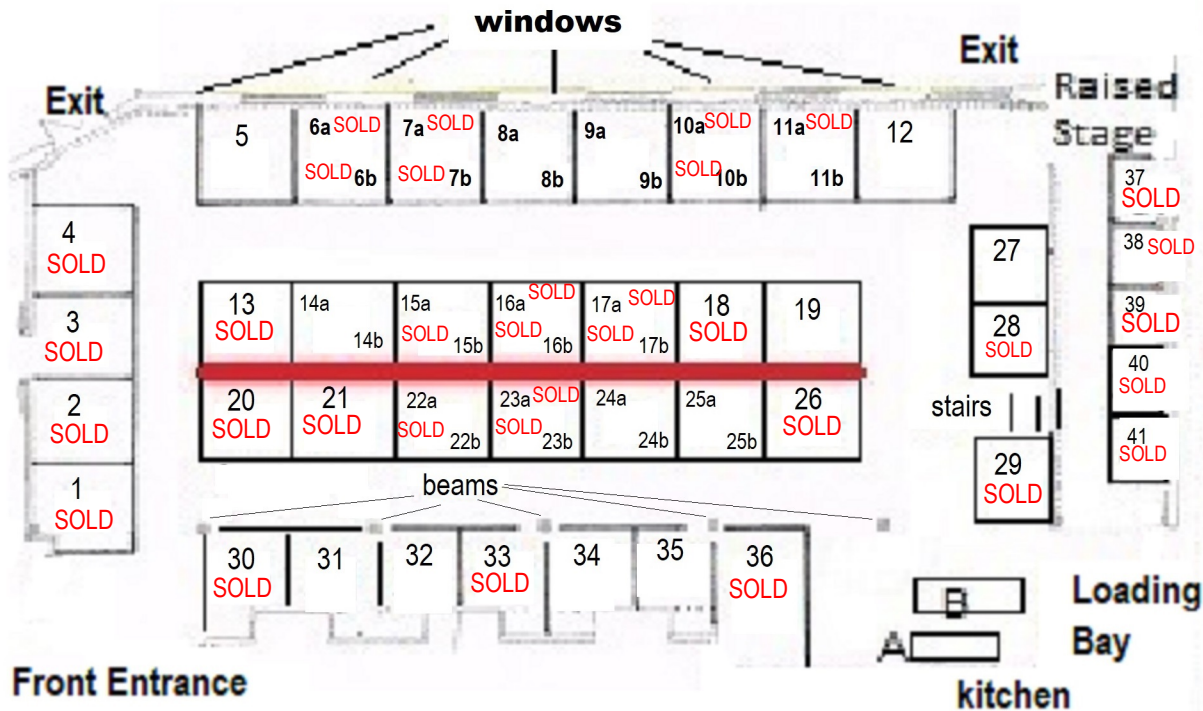

Sunday, January 28, 2018

Holistic Market & Psychic Fair

1304 Ellis St, Laurel Packinghouse, Kelowna

Notes

Scroll over booths to see vendor names.

Booths #6-11: suitable for tarot, palm and psychic readers. No tables provided. Bring your own up to 4ft wide.

Booths #13-26: red line indicates pipe and drape (black cloth backdrop)

Booths #30-36: suitable for massage chairs and tables. 6ft tables provided due to beams.

Booths #37-41: on RAISED STAGE. no tables provided. Bring your own up to 4ft wide. Suitable for one-on-one vendors such as tarot, palm, or psychic readers. Not suitable for products.

A & B: Food and Beverage.

Large Booths #1-29	8ft wide x 8ft deep	\$168
Small Booths #2-25 (half of large booth, corners NA)	4ft wide x 8ft deep	\$84
Large Booths #30- 36	7ft wide x 9-11.5 ft deep	\$168
Small Booths on STAGE #37-41	4ft wide x 5ft deep	\$63